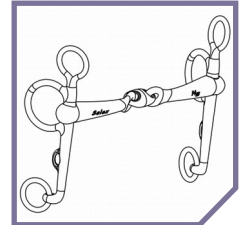

# Tranz Angled Lozenge Pelham

Available in 16mm (8023-7P)

See Video

Scan or visit website

An innovative lightweight, elegant cheek design very popular in the show ring incorporating the NS Tranz mouthpiece. This Pelham is designed to be comfortable promoting a rounder outline whilst also encouraging more freedom through the shoulder. Often sourced for control and self-carriage, this Pelham usually gives more feel and response as opposed to a standard solid mouthpiece that often results in fixing and blocking, culminating in a 'wooden' feel.

| CODE    | MOUTHPIECE | THICKNESS | DRESSAGE LEGAL | SHANK SIZE | 4 1/2"<br>114mm | 4 3/4"<br>120mm | 5"<br>127mm | 5 1/4"<br>133mm | 5 1/2"<br>140mm | 5 3/4"<br>146mm | 6"<br>152mm | 6 1/4"<br>159mm | 6 1/2"<br>165mm |
|---------|------------|-----------|----------------|------------|-----------------|-----------------|-------------|-----------------|-----------------|-----------------|-------------|-----------------|-----------------|
| 8023-7P | TRANZ      | 16mm      | N              | 7cm        |                 |                 |             |                 |                 |                 |             |                 |                 |