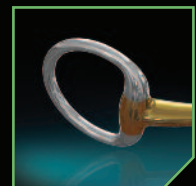

# TAL Eggbutt

## Neue Schule Pony Tranz Angled Lozenge Eggbutt

8093E (10 mm)

### GB Need to promote a true consistent contact or have problems with lips rubbing?

If your pony is inconsistent into the contact or a 'head nodder', the Neue Schule Pony Eggbutt offers the stability within the mouth needed to boost the pony's confidence encouraging it to seek the bit taking the rein forwards. It is very beneficial for short tense necks, and also excellent for directional control. Unlike traditional Eggbutts, with the Neue Schule Tranz Angled Lozenge mouthpiece, feel and response is not lost and the mouthpiece is so comfortable that the pony is less likely to fix against the hand. This neat lightweight bit is popular as a snaffle under saddle or for showing in hand.