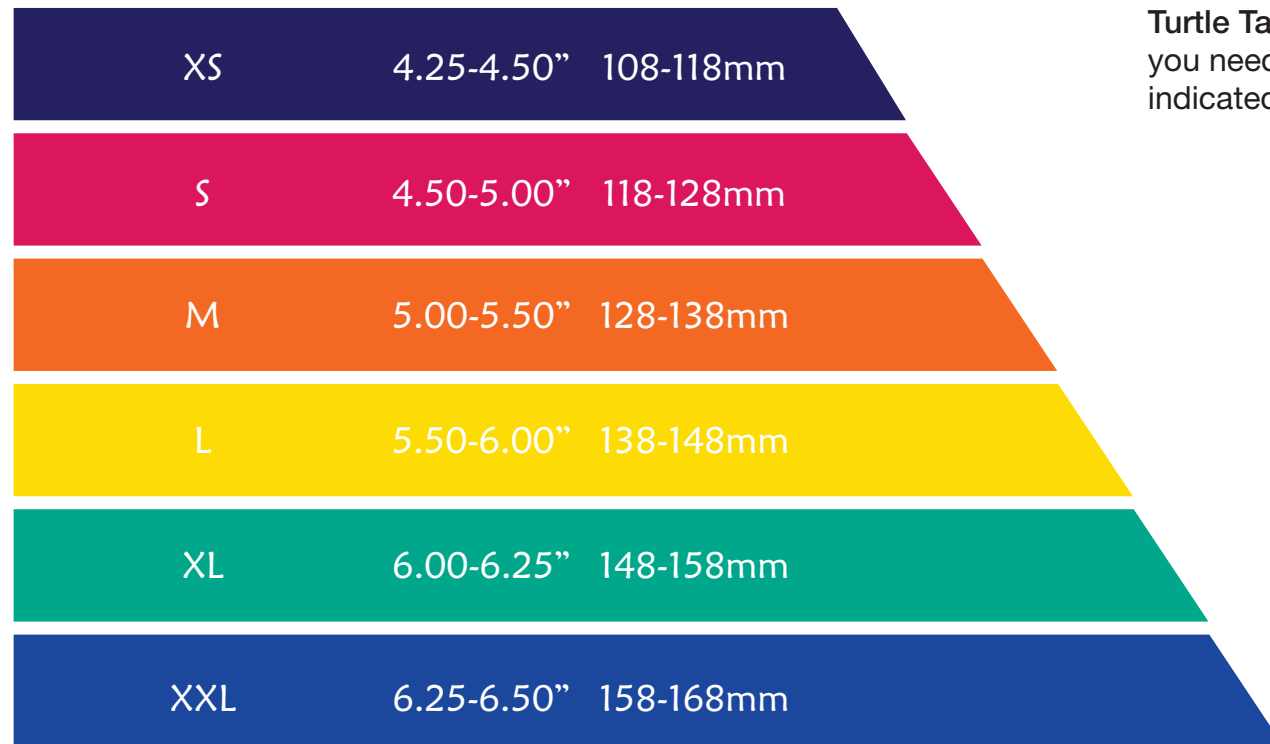

Turtle Family - Fitting made easier

TurtleTop™, Turtle Tactio™ and the Flex design concept together make identifying the optimum length of your bit easier than ever.

The improvement in fit to mouth anatomy means that selecting the ideal Turtle Top™ or Turtle Tactio™ with Flex bit for your horse is readily achieved. Simply use the Neue Schule colour coded measurement chart for guidance.

Products are available in sizes between 108 and 168 mm (that's just less than 4¼ inches to just over 6½ inches) – so there's an ideal size for everyone!

Simply lay your existing bit on the chart and the size of the Turtle Top™ or Turtle Tactio™ with Flex bit you need is immediately indicated.

Measure mouthpiece width from inside cheek to inside cheek