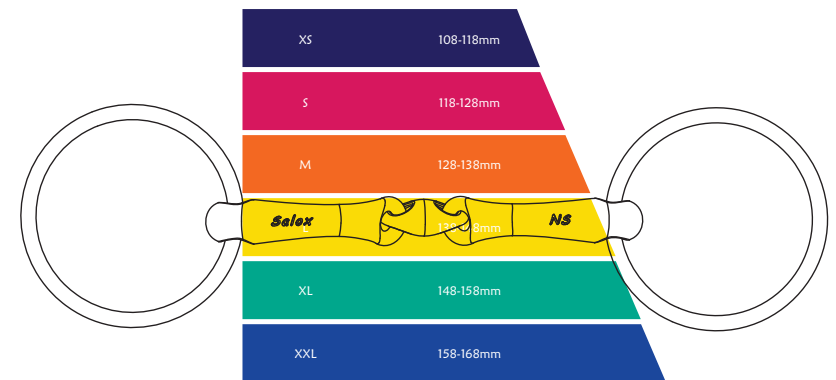

Turtle Family - Fitting made easier

TurtleTop™, Turtle Tactio™ and the Flex design concept together make identifying the optimum length of your bit easier than ever.

The improvement in fit to mouth anatomy means that selecting the ideal Turtle Top™ or Turtle Tactio™ with Flex bit for your horse is readily achieved. Simply use the Neue Schule colour coded measurement chart for guidance.

Products are available in sizes between 108 and 168 mm (that's just less than 4¼ inches to just over 6½ inches) – so there's an ideal size for everyone!

Simply lay your existing bit on the chart and the size of the Turtle Top™ or Turtle Tactio™ with Flex bit you need is immediately indicated.

Measure mouthpiece width from inside cheek to inside cheek