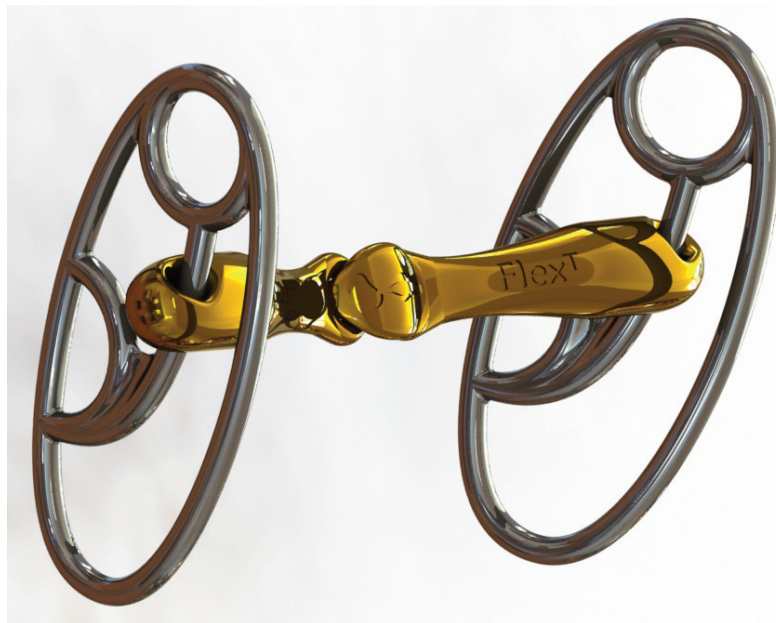

# Turtle Tactio with Flex Zlida

Available in 16mm (7011-ZL-TTO)

See Video

Scan or visit website

The Turtle Tactio with Flex Zlida is an extremely clever cheek design that offers multiple benefits as it combines the directional enhancement gained from using a fixed cheek such as a Dee Ring, whilst retaining the feel and response associated with a Loose Ring. It is also a great training tool for flatwork as it improves the horse's balance and outline, allowing for softer, straighter, and cleaner transitions.

The Turtle Tactio with Flex Zlida is often sourced for kind speed control as it amplifies the rider's rein aids for a downward transition. An ideal choice for those riders that wish to retain their dressage legal snaffle for schooling and competition, but just need a little more help when out and about enjoying those fun activities.

Very mild mouthpieces tend to give an overly wooden feel through the rein. However, the Turtle Tactio combines comfort with increased feel and response. The Tactio is an extremely clever design as it utilises the centre of the tongue, relieving pressure over the more sensitive outer edges and bars. Thus encouraging the horse to relax, leaving the tongue on the floor of the mouth, cushioning, and protecting the bars.

CODE	MOUHPIECE	THICKNESS	DRESSAGE LEGAL	RING SIZE	XS 108-118mm	S 118-128mm	M 128-138mm	L 138-148mm	XL 148-158mm	XXL 158-168mm
7011-ZL-TTO	TURTLE TACTIO FLEXT	16mm	N	NA						

Join the Biting Revolution™