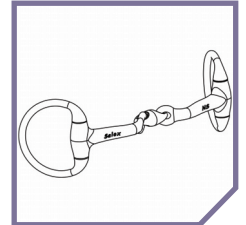

Verbindend Eggbutt

Available in 12mm (9010-E)

See Video

Scan or visit website

The Verbindend greatly clarifies and emphasises the signals through the rein. Promoting self-carriage and throughness, a true outline and freedom through the shoulder can be developed with this bit. The Verbindend has consistently helped eradicate tongue evasions, encouraging the horse to soften and relax through the jaw. The cleverly curved mouthpiece can also enhance the development of the bend for lateral work and smaller circles.

The Eggbutt cheekpiece supports and stabilises the mouthpiece. It is highly recommended for horses that intermittently 'drop' the contact. Also proves beneficial for horses with sensitive lips prone to rubbing.

Popular for dressage where extra lift is needed and also in the show ring both in hand and under saddle.

CODE	MOUTHPIECE	THICKNESS	DRESSAGE LEGAL	RING SIZE	4 ¼" 107mm	4 ½" 114mm	4 ¾" 120mm	5" 127mm	5 ¼" 133mm	5 ½" 140mm	5 ¾" 146mm	6" 152mm
9010-E	VERBINDEND	12mm	Y	NA					COMING SOON	COMING SOON	COMING SOON	